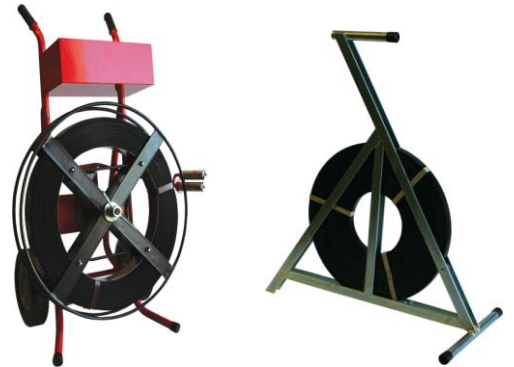

RIBBON WOUND STEEL STRAPPING

- Available in 12.7mm, 15.9mm, 19mm & 32mm widths
- It is wound into small rolls so that it is easy to handle

**ROPE WOUND STEEL STRAPPING**

- Available in 12.7mm, 15.9mm and 19mm widths
- One continuous spool for high volume users
- Standard & High Tensile

**STEEL STRAPPING TOOLS**

- Pneumatic Steel Strapping Tools
- Manual Sealless Strapping Tools
- Tensioners
- Sealers
- Strap Cutters

**STEEL STRAPPING DISPENSERS**

- Mobile and convenient – a steel strapping dispenser is a MUST!
- Stops wastage and is self unwinding
- Many different types available

**STEEL STRAPPING SEALS**

- Snap on seals – SO Seals
- Open Flange – OF Seals
- Pusher type seals
- Magazine seals
- ZR Seals

POLY STRAPPING MACHINES

- Semi Automatic
- Fully Automatic

**WE CAN PROVIDE
SPARE PARTS,
SERVICE AND
MAINTENANCE**

PP & PET STRAPPING TOOLS & ACCESSORIES

- Make strapping simple with convenient and easy to use tools and dispensers
- Poly Buckles / Metal Wire Buckles

MACHINE & HAND POLY STRAPPING

- Premium poly strapping, suitable for Semi-Auto and Fully-Auto strapping machines
- Clear and Blue available
- Or custom printed with your name and logo
- Easy to use hand rolls with dispenser box