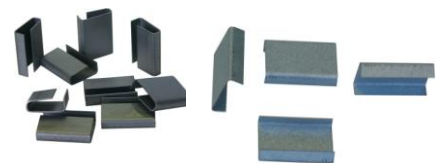

RIBBON WOUND STEEL STRAPPING

- Available in 12.7mm, 15.9mm, 19mm & 32mm widths
- It is wound into small rolls so that it is easy to handle

**ROPE WOUND STEEL STRAPPING**

- Available in 12.7mm, 15.9mm and 19mm widths
- One continuous spool for high volume users
- Standard & High Tensile

**STEEL STRAPPING TOOLS**

- Pneumatic Steel Strapping Tools
- Manual Sealless Strapping Tools
- Tensioners
- Sealers
- Strap Cutters

**STEEL STRAPPING DISPENSERS**

- Mobile and convenient – a steel strapping dispenser is a MUST!
- Stops wastage and is self unwinding
- Many different types available

**STEEL STRAPPING SEALS**

- Snap on seals – SO Seals
- Open Flange – OF Seals
- Pusher type seals
- Magazine seals
- ZR Seals

POLY STRAPPING MACHINES

- Semi Automatic
- Fully Automatic

**WE CAN PROVIDE
SPARE PARTS,
SERVICE AND
MAINTENANCE**